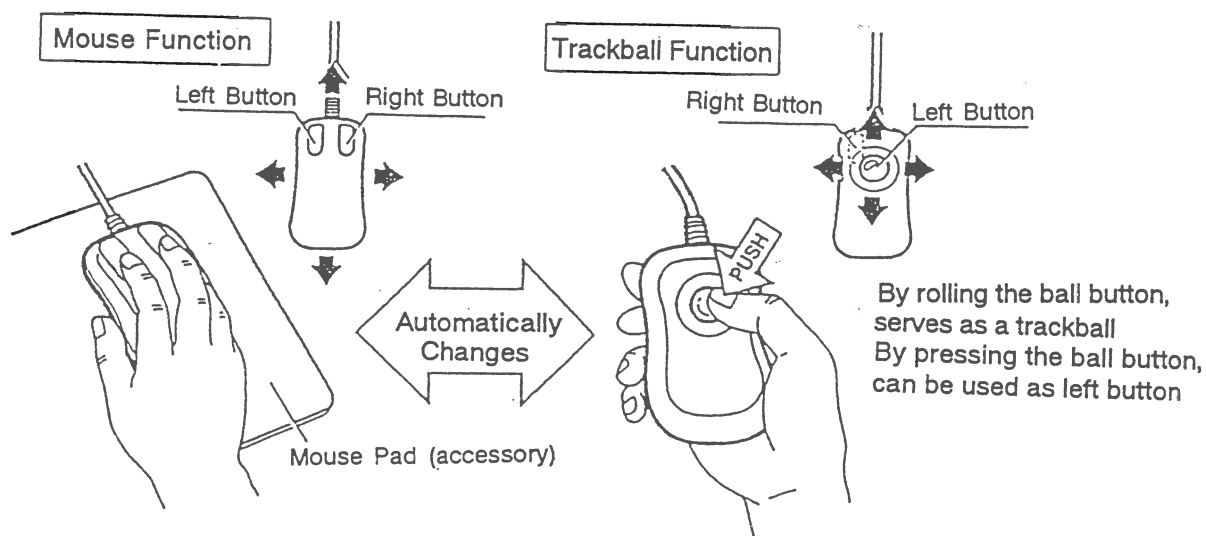

## 10. Alterations

Mouse/Microtrack Ball for the Mega Drive

SEGA MOUSE

Δ Bring out the best with the Sega Mouse!

The Sega Mouse is the answer to the call of users who want to play simulation games, role playing games, adventure and various other genres with easy operation. Sega Mouse is a "mouse;" moreover, it is also possible to use this device as what is currently a popular product, a microtrack ball. The Sega Mouse is equipped with a widely used function and its stylish design will satisfy a large number of people. If operation requires going to the limits, "Sega Mouse" is the answer. Since operation can be adjusted to particular genres, the player can fully enjoy game play.

Δ By means of the dual functions, "mouse" and "trackball," game play can be broadened.

The answer to changing back and forth between "mouse and trackball" is the Sega Mouse. Turning over the body of the Sega Mouse, automatically switches from "mouse" to "trackball" and vice versa.

Turning over the body will automatically switch from mouse to trackball and vice versa

**SEGA™**