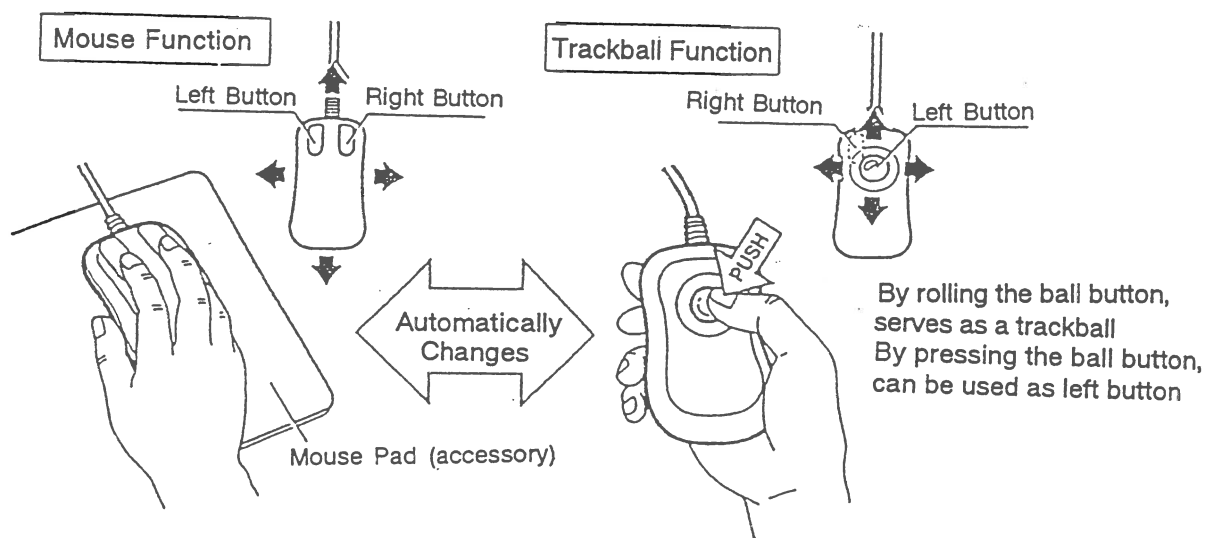

## 10. Alterations

Mouse/Microtrack Ball for the Mega Drive

SEGA MOUSE

Δ Bring out the best with the Sega Mouse!

The Sega Mouse is the answer to the call of users who want to play simulation games, role playing games, adventure and various other genres with easy operation. Sega Mouse is a "mouse;" moreover, it is also possible to use this device as what is currently a popular product, a microtrack ball. The Sega Mouse is equipped with a widely used function and its stylish design will satisfy a large number of people. If operation requires going to the limits, "Sega Mouse" is the answer. Since operation can be adjusted to particular genres, the player can fully enjoy game play.

Δ By means of the dual functions, "mouse" and "trackball," game play can be broadened.

The answer to changing back and forth between "mouse and trackball" is the Sega Mouse. Turning over the body of the Sega Mouse, automatically switches from "mouse" to "trackball" and vice versa.

Turning over the body will automatically switch from mouse to trackball and vice versa

**SEGA™**